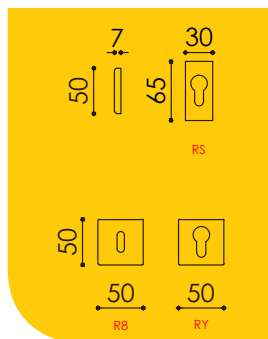

RIMINI

CODICE_CODE:
G-020

MATERIALE_MATERIAL: Zama/Zamak

MANIGLIA_HANDLE

BOCCHETTE_ESCUTCHEONS

DRY KEEP_DRY KEEP