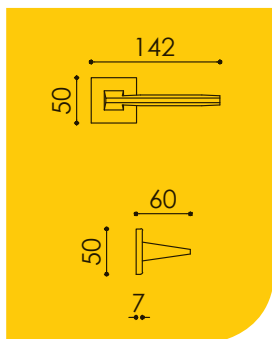

RIMINI

CODICE_CODE:
G-020

MATERIALE_MATERIAL: Zama/Zamak

MANIGLIA_HANDLE

BOCCHETTE_ESCUTCHEONS

DRY KEEP_DRY KEEP